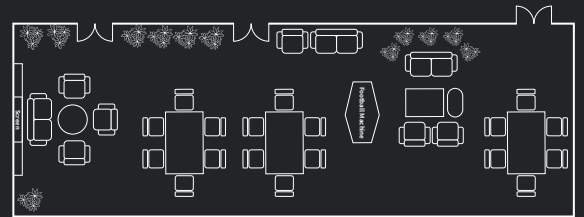

### Equipment List | 提供設備

Projector | 投影機

Individual AV system with Mic x 2 | 獨立影音設備連無線咪2支